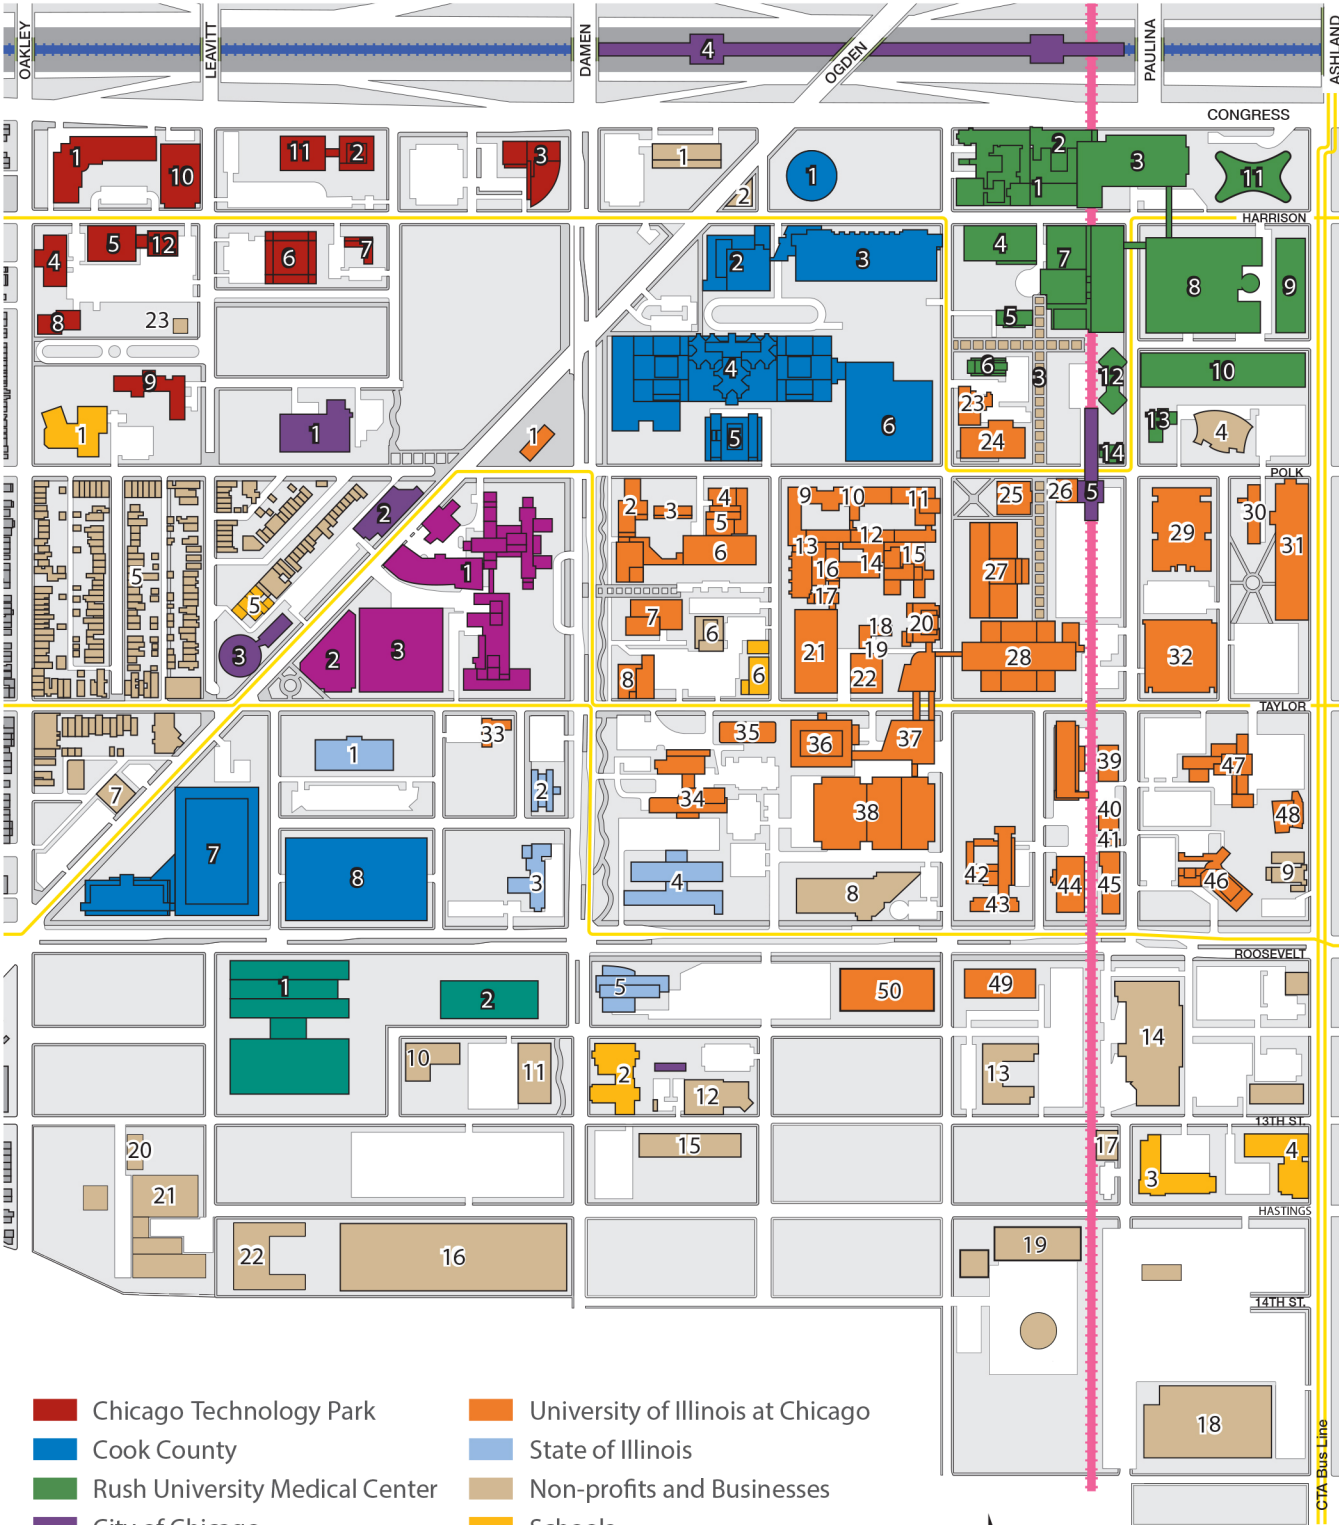

# Illinois Medical District Map

CTA Bus Line

### ■ Chicago Technology Park

1. Health, Technology, Innovation Lab
2. IMDC Administrative Offices
3. Ruth M. Rothstein CORE Center
4. Enterprise Center II
  - Illinois State Police Forensic Science Lab
  - Charles River Labs
5. Enterprise Center I
  - GreatPoint Energy
  - Women’s Interagency HIV Study
  - Bioresistance Technologies
  - Xomix
6. Cook County Medical Examiner’s Office
7. Cook County Health and Hospitals System (CCHHS)
8. Litholink, Inc.
9. Incubator Laboratory Facility
10. American Red Cross of Greater Chicago
11. Rush
12. GreatPoint Energy North American HQ